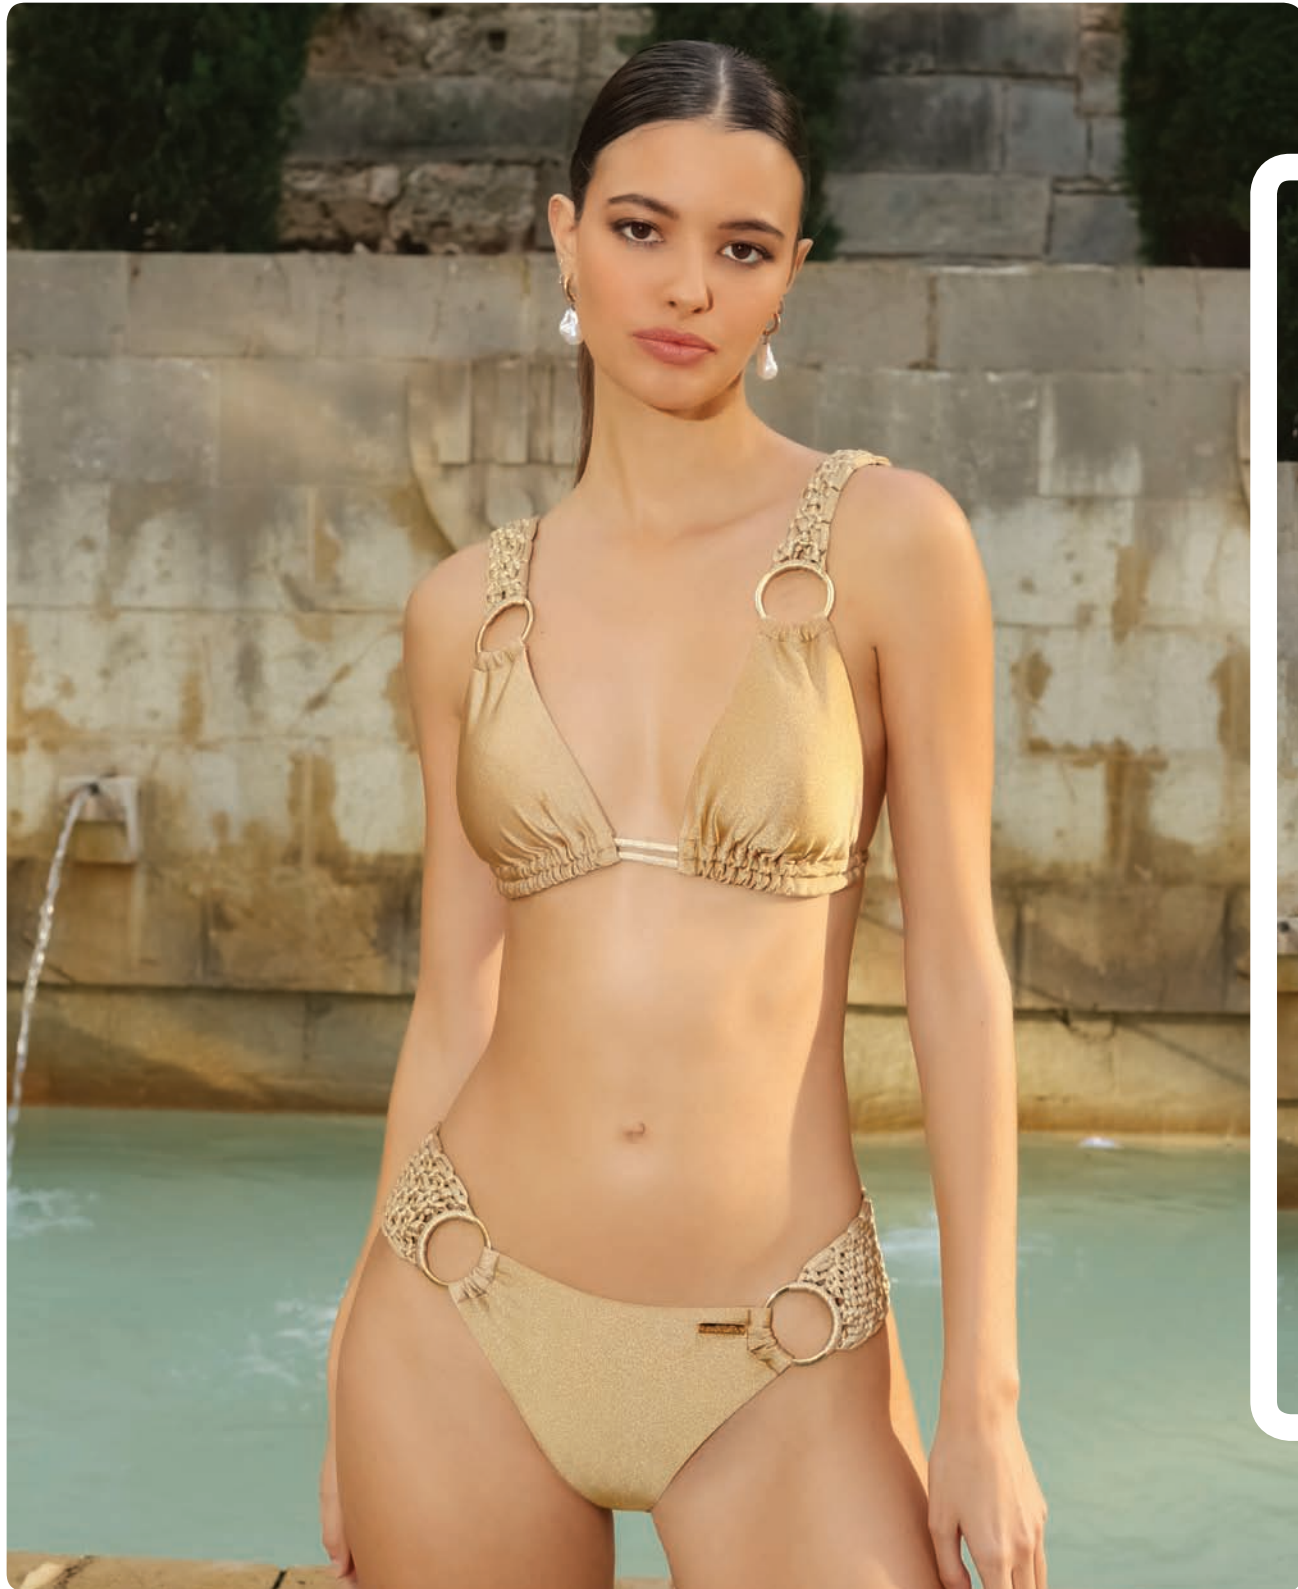

JADE

Ref. 1309
Tallas: 32/S-34/M-36/L / Dorado