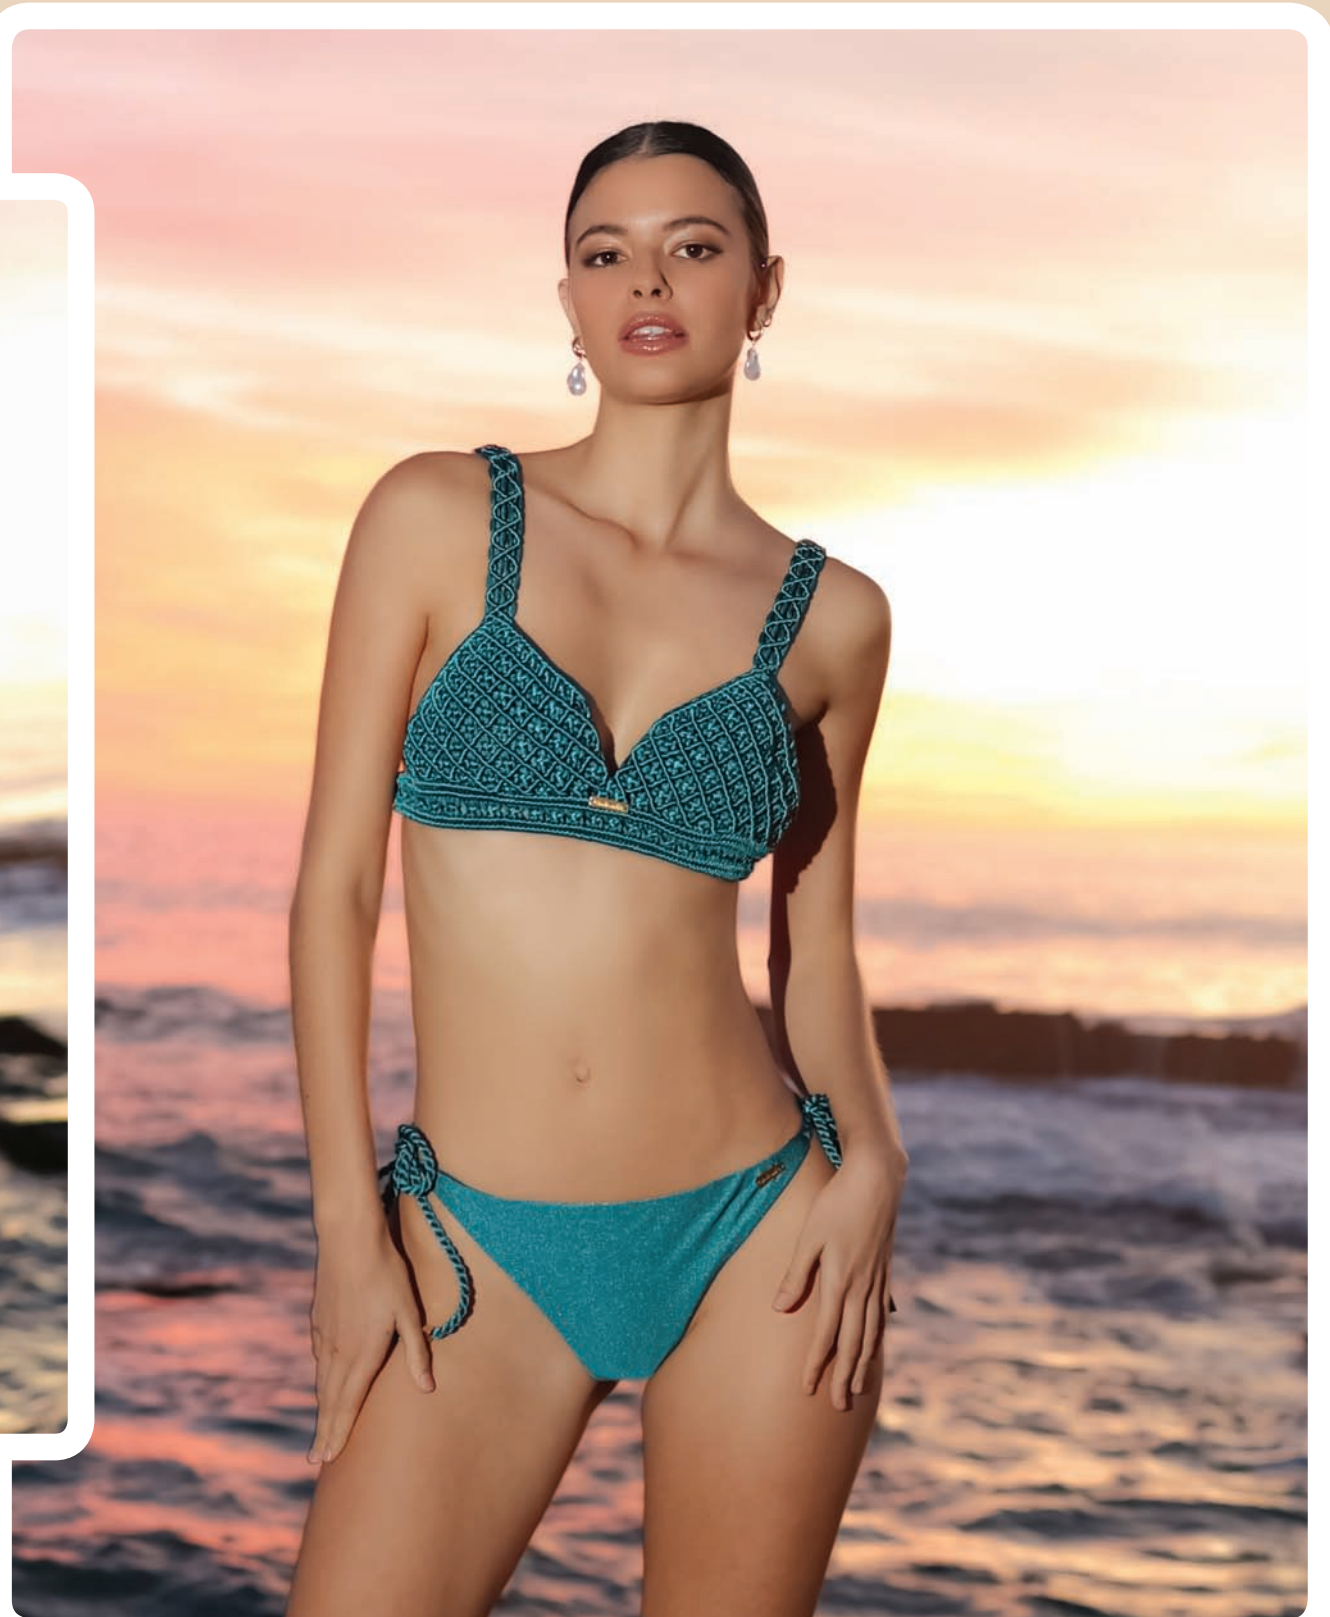

CITRINE

Ref. 1316

Tallas: 32/S-34/M-36/L / Verde