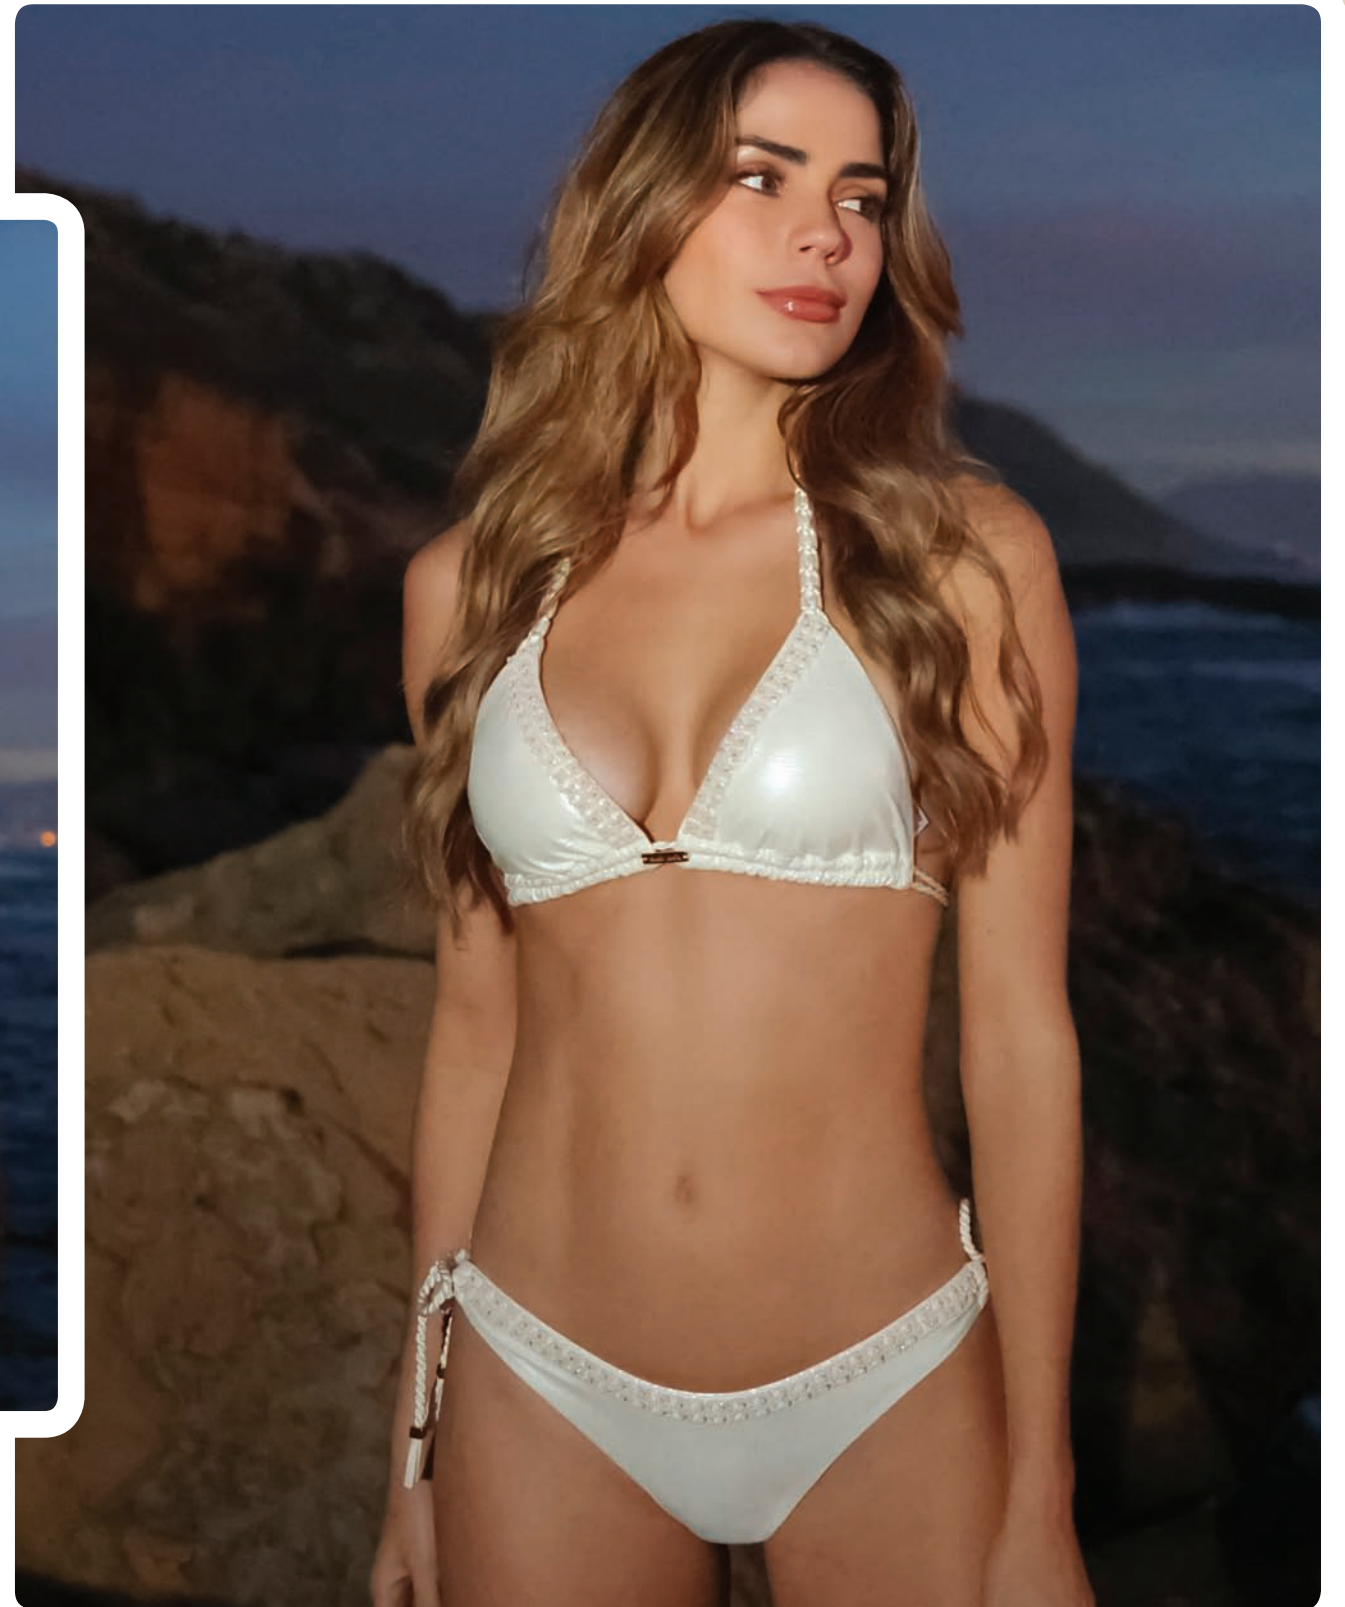

JASPET

Ref. 1302

Tallas: 32/S-34/M-36/L / Beige