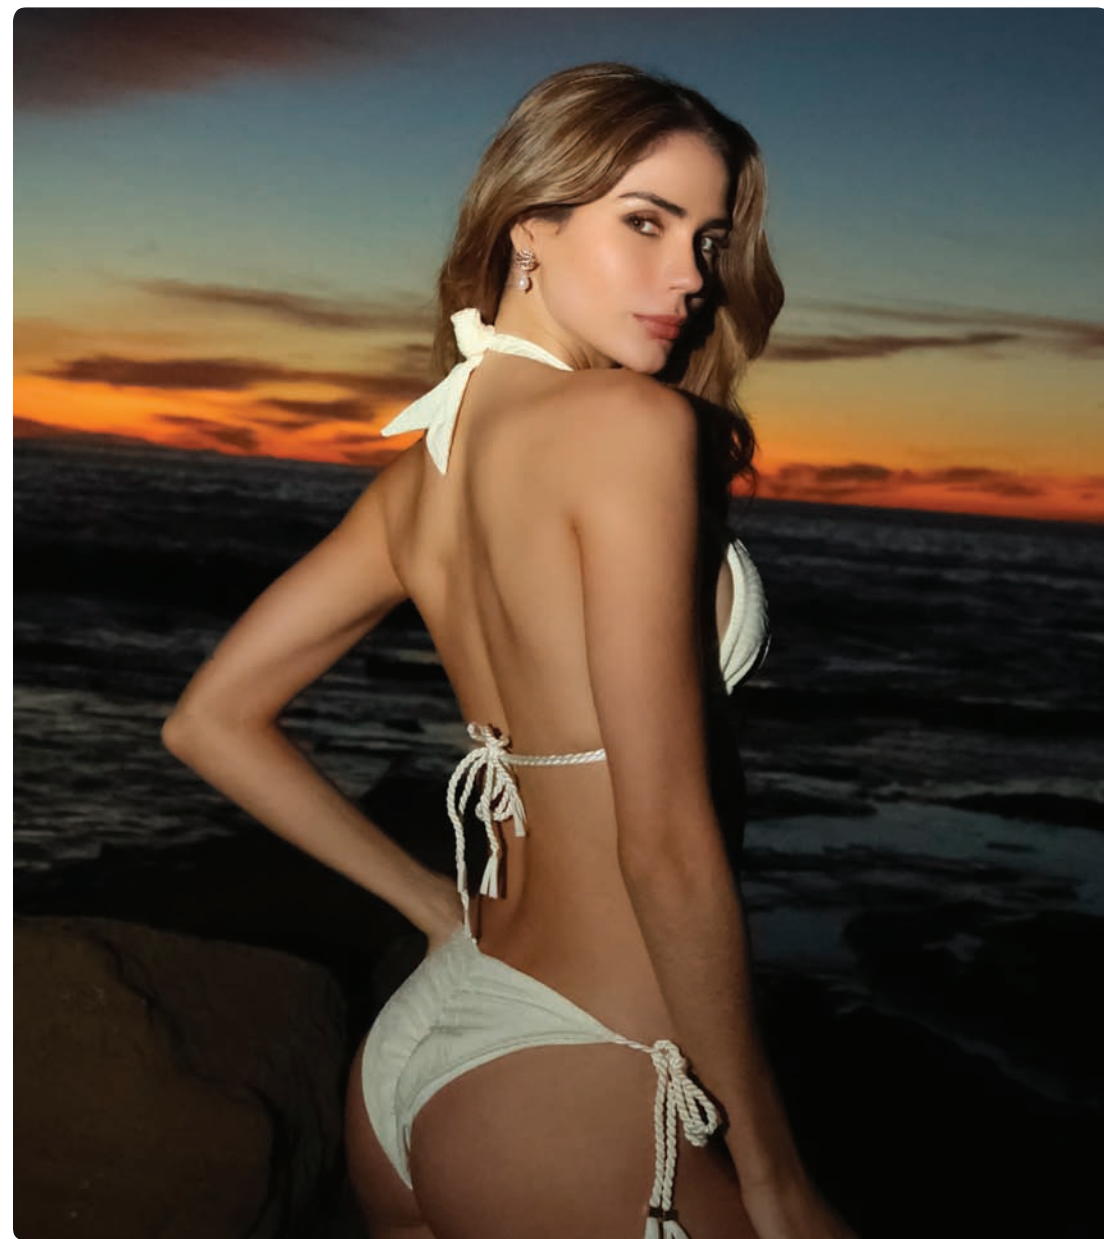

AMAZONITE

Ref. 1315

Tallas: 32/S-34/M-36/L / Beige